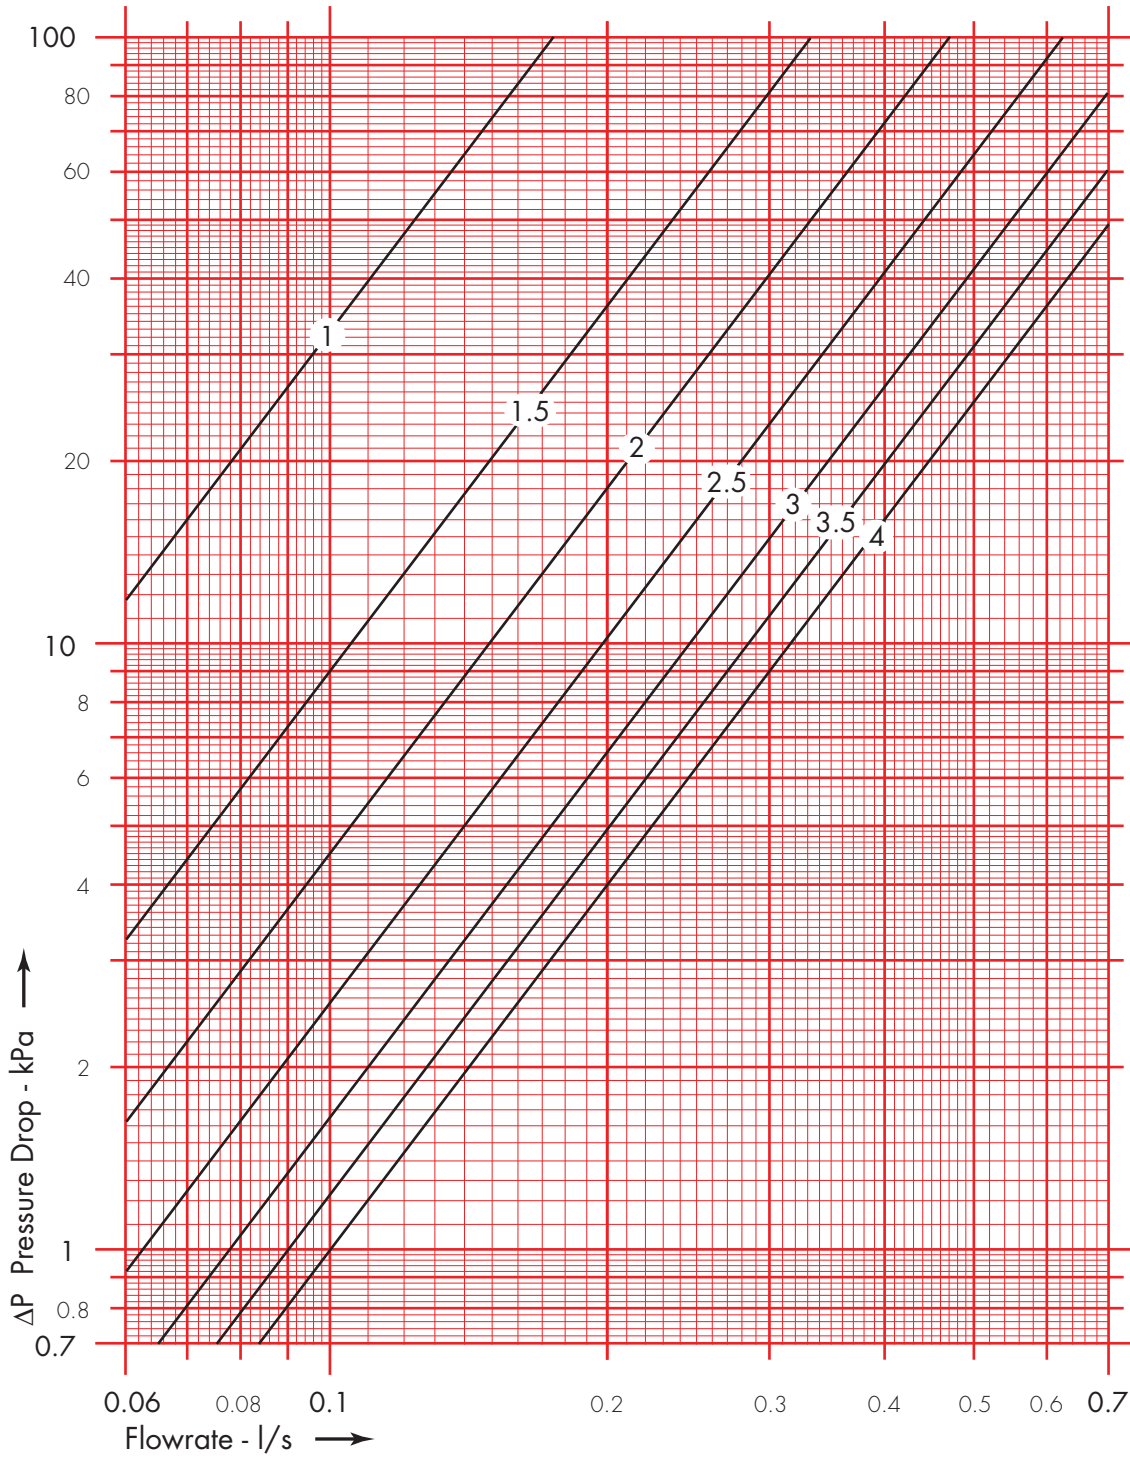

HERZ - Flow data - pressure drop

Double Regulating Valve

Art. **1 4017 61**

Dim. 1/2"

Position	1	1.5	2	2.5	3	3.5	4
Kv	0.60	0.81	1.0	1.2	1.42	1.8	2.0

We reserve the right to make design modifications

HERZ Valves UK Ltd.

Progress House, Moorfield Point, Moorfield Road
Slyfield Ind Estate, Guildford, Surrey GU1 1RU

Tel: 01483 502211 e-mail: sales@herzvalves.com

Fax: 01483 502025 Website: www.herzvalves.com

HERZ - Flow data - pressure drop

Double Regulating Valve

Art. **1 4017 62**

Dim. 3/4"

Position	1	1.5	2	2.5	3	3.5	4
Kv	0.63	1.2	1.7	2.25	2.8	3.25	3.6

We reserve the right to make design modifications

HERZ Valves UK Ltd.

Progress House, Moorfield Point, Moorfield Road
Slyfield Ind Estate, Guildford, Surrey GU1 1RU

Fax: 01483 502025 Website: www.herzvalves.com

HERZ - Flow data - pressure drop

Double Regulating Valve

Art. **1 4017 64**

Dim. 1 1/4"

Position	1.5	2	2.5	3	3.5	4	4.5	5	5.5	6
Kv	2.2	3.5	4.65	5.9	7.25	8.85	9.9	11.4	12.5	13.3