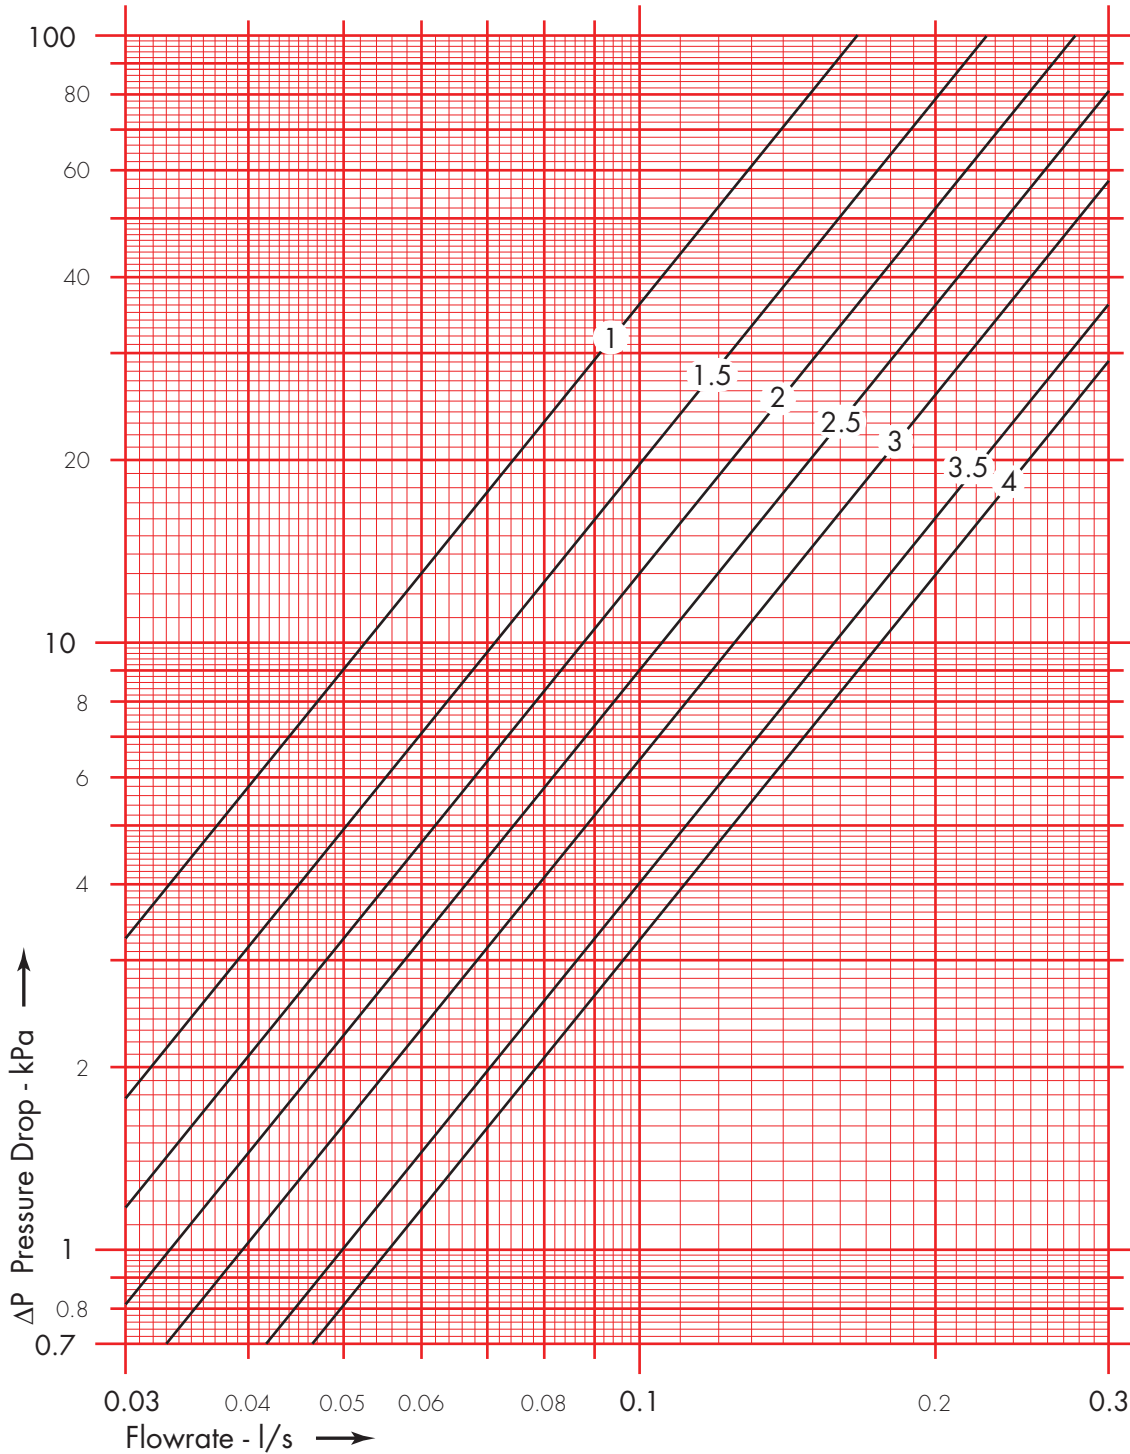

HERZ - Flow data - pressure drop

Double Regulating Valve

Art. **1 4017 61**

Dim. 1/2"

Position	1	1.5	2	2.5	3	3.5	4
Kv	0.60	0.81	1.0	1.2	1.42	1.8	2.0

We reserve the right to make design modifications

HERZ Valves UK Ltd.

Double Regulating Valve

Art. **1 4017 62**

Dim. 3/4"

Position	1	1.5	2	2.5	3	3.5	4
Kv	0.63	1.2	1.7	2.25	2.8	3.25	3.6

We reserve the right to make design modifications

HERZ Valves UK Ltd.

Progress House, Moorfield Point, Moorfield Road
Slyfield Ind Estate, Guildford, Surrey GU1 1RU