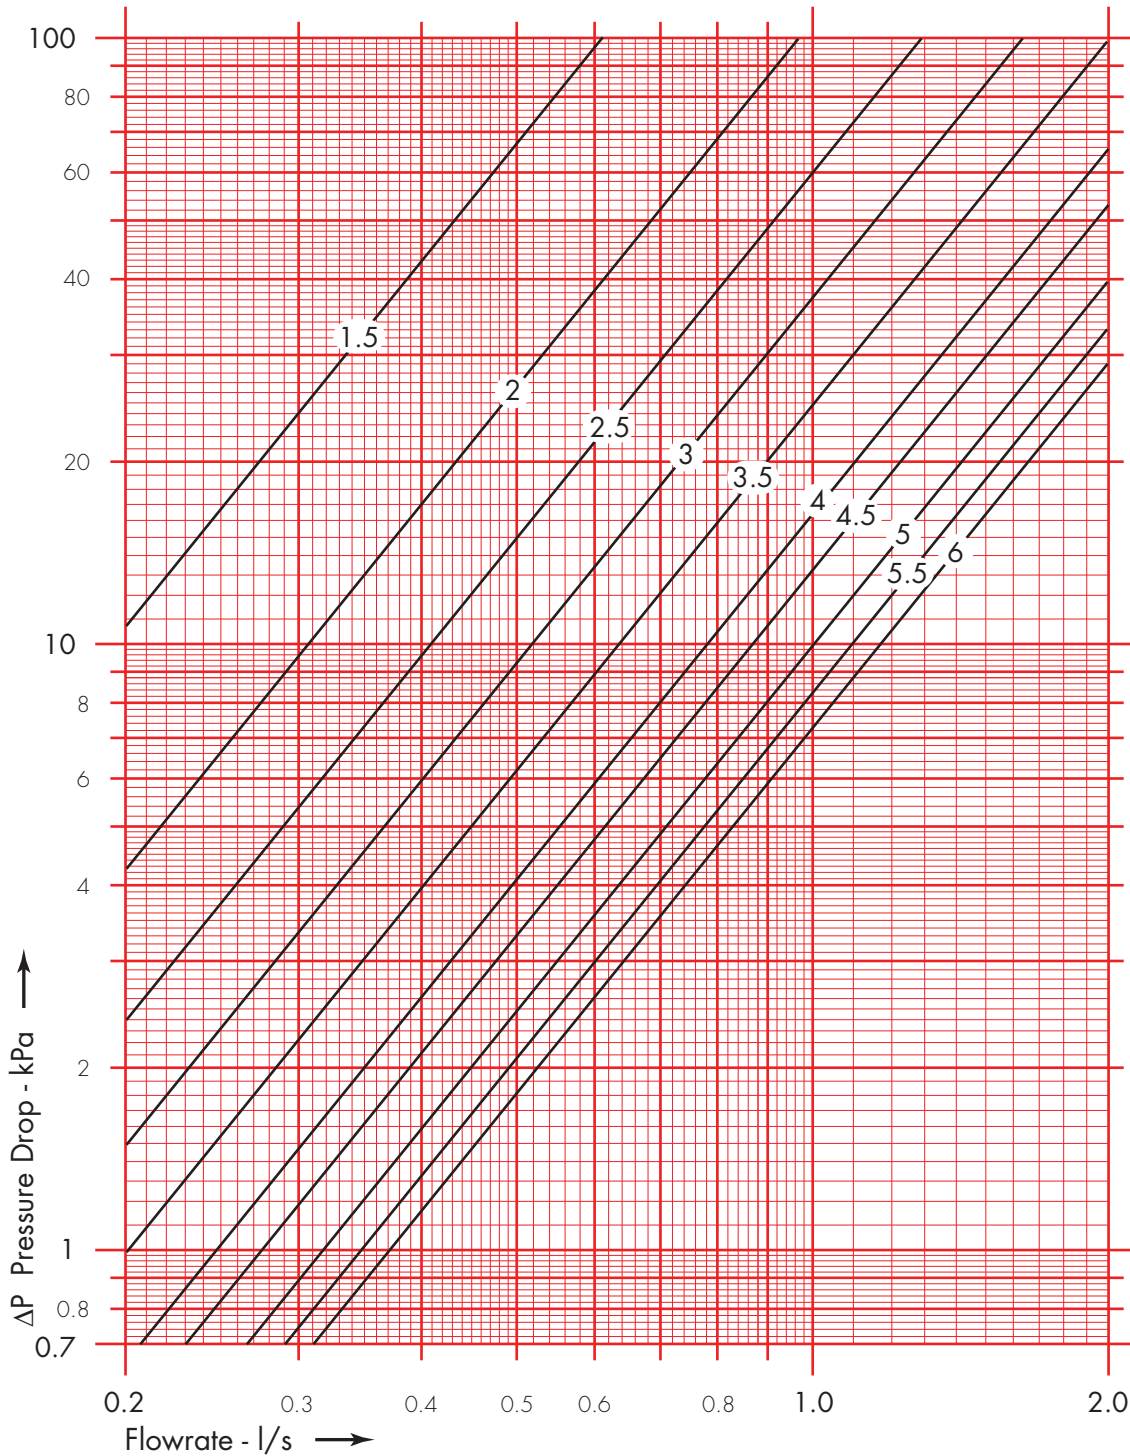

HERZ - Flow data - pressure drop

Double Regulating Valve

Art. **1 4017 61**

Dim. 1/2"

Position	1	1.5	2	2.5	3	3.5	4
Kv	0.60	0.81	1.0	1.2	1.42	1.8	2.0

We reserve the right to make design modifications

HERZ Valves UK Ltd.

Fax: 01483 502025 Website: www.herzvalves.com

HERZ - Flow data - pressure drop

Double Regulating Valve

Art. **1 4017 64**

Dim. 1 1/4"

Position	1.5	2	2.5	3	3.5	4	4.5	5	5.5	6
Kv	2.2	3.5	4.65	5.9	7.25	8.85	9.9	11.4	12.5	13.3

Fax: 01483 502025 Website: www.herzvalves.com

HERZ - Flow data - pressure drop

Double Regulating Valve

Art. **1 4017 65**

Dim. 1 1/2"

Position	1.5	2	2.5	3	3.5	4	4.5	5	5.5	6
Kv	4.8	6.3	7.9	9.5	11.2	13.0	14.7	16.3	17.4	18.5