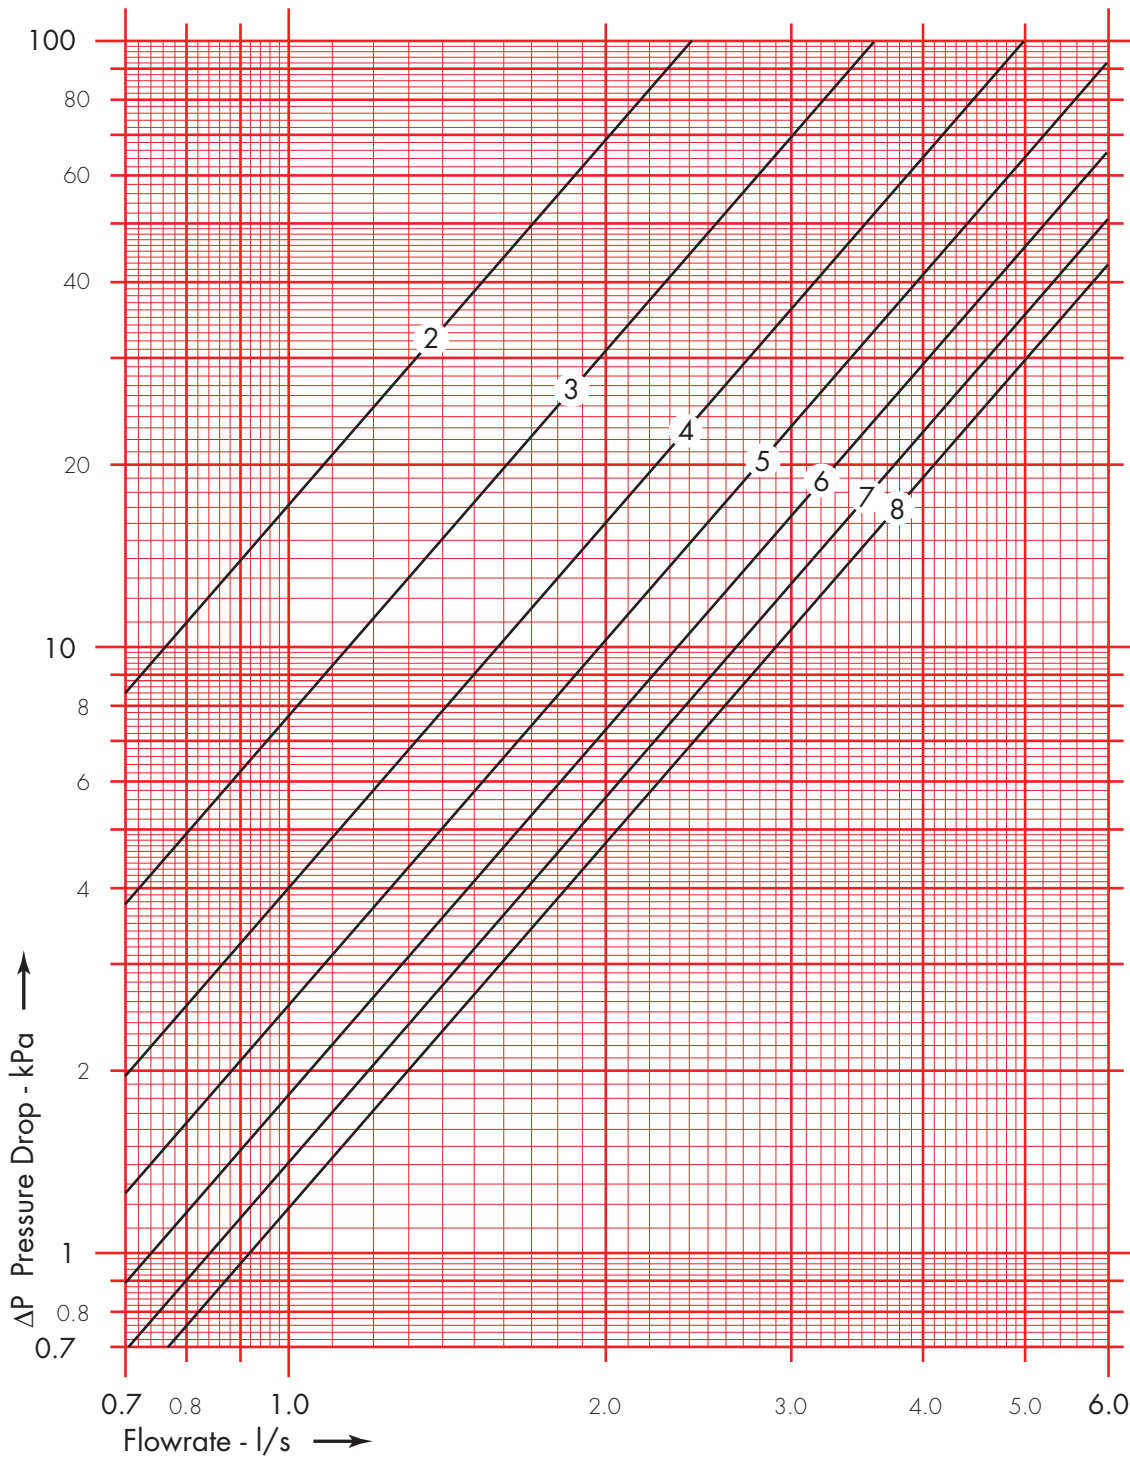

HERZ - Flow data - pressure drop

Double Regulating Valve

Art. **1 4017 61**

Dim. 1/2"

Position	1	1.5	2	2.5	3	3.5	4
Kv	0.60	0.81	1.0	1.2	1.42	1.8	2.0

We reserve the right to make design modifications

HERZ Valves UK Ltd.

Fax: 01483 502025 Website: www.herzvalves.com

HERZ - Flow data - pressure drop

Double Regulating Valve

Art. **1 4017 64**

Dim. 1 1/4"

Position	1.5	2	2.5	3	3.5	4	4.5	5	5.5	6
Kv	2.2	3.5	4.65	5.9	7.25	8.85	9.9	11.4	12.5	13.3

Fax: 01483 502025 Website: www.herzvalves.com

HERZ - Flow data - pressure drop

Double Regulating Valve

Art. **1 4017 65**

Dim. 1 1/2"

Position	1.5	2	2.5	3	3.5	4	4.5	5	5.5	6
Kv	4.8	6.3	7.9	9.5	11.2	13.0	14.7	16.3	17.4	18.5

Fax: 01483 502025 Website: www.herzvalves.com

HERZ - Flow data - pressure drop

Double Regulating Valve

Art. 1 **4017 66**

Dim. 2"

Position	2	3	4	5	6	7	8
Kv	8.7	13.0	18.0	22.5	26.7	30.3	33.0

We reserve the right to make design modifications