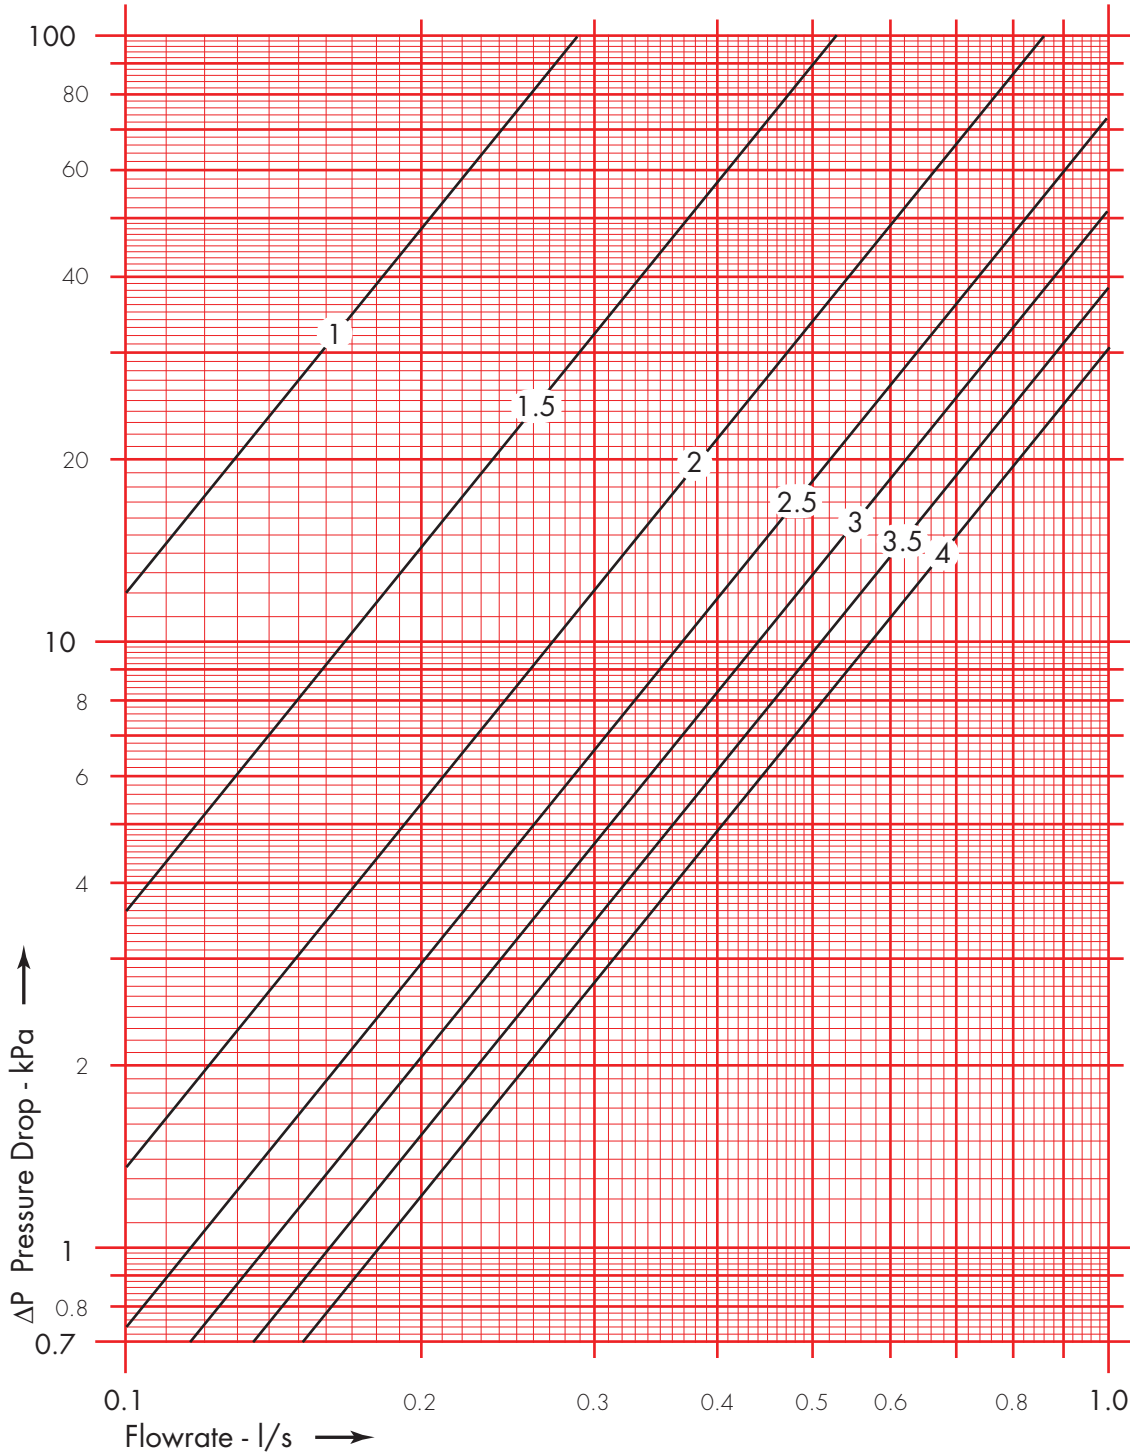

HERZ - Flow data - pressure drop

Double Regulating Valve

Art. 1 4017 63

Dim. 1"

Position	1	1.5	2	2.5	3	3.5	4
Kv	1.04	1.9	3.1	4.2	5.0	5.8	6.5