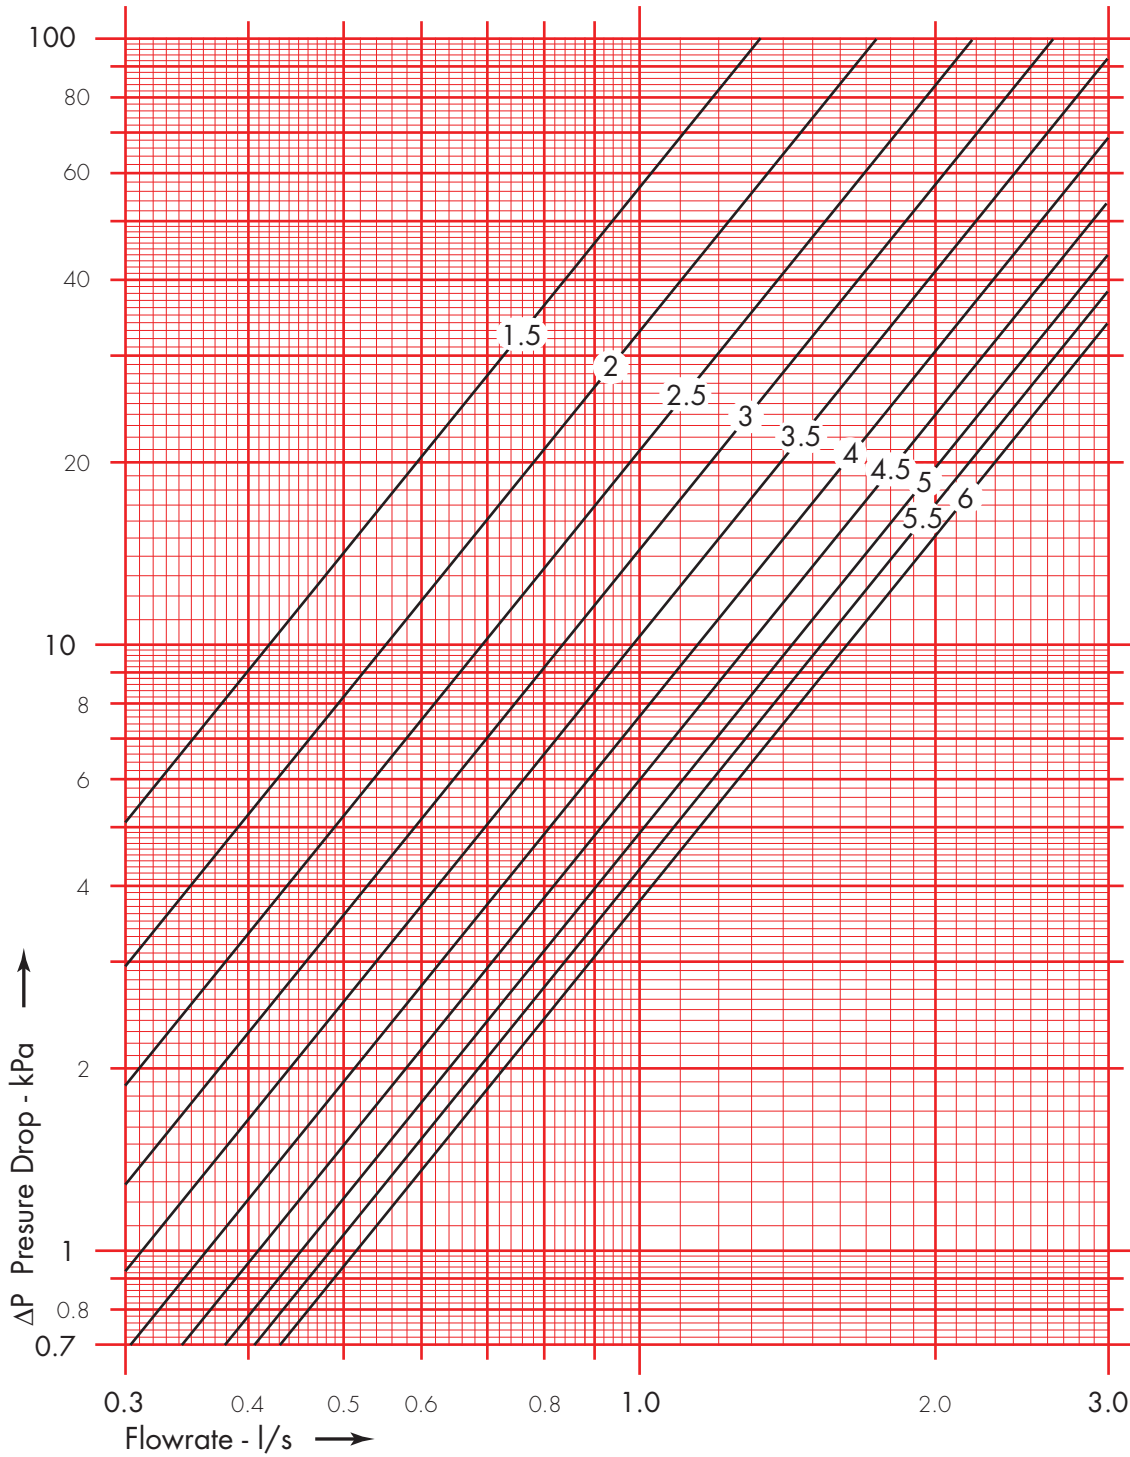

HERZ - Flow data - pressure drop

Double Regulating Valve

Art. **1 4017 61**

Dim. 1/2"

Position	1	1.5	2	2.5	3	3.5	4
Kv	0.60	0.81	1.0	1.2	1.42	1.8	2.0

We reserve the right to make design modifications

HERZ Valves UK Ltd.

Fax: 01483 502025 Website: www.herzvalves.com

HERZ - Flow data - pressure drop

Double Regulating Valve

Art. **1 4017 64**

Dim. 1 1/4"

Position	1.5	2	2.5	3	3.5	4	4.5	5	5.5	6
Kv	2.2	3.5	4.65	5.9	7.25	8.85	9.9	11.4	12.5	13.3

Fax: 01483 502025 Website: www.herzvalves.com

HERZ - Flow data - pressure drop

Double Regulating Valve

Art. **1 4017 65**

Dim. 1 1/2"

Position	1.5	2	2.5	3	3.5	4	4.5	5	5.5	6
Kv	4.8	6.3	7.9	9.5	11.2	13.0	14.7	16.3	17.4	18.5